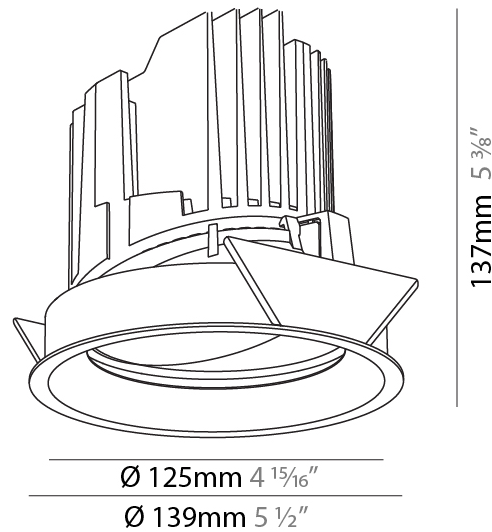

PHYSICAL

Shape: Round
Diameter (mm): 139
Diameter (in): 5 1/2
Height (mm): 137
Height (in): 5 3/8
Ceiling Thickness (mm): 10 / 12.5 / 15
Ceiling Thickness (in): 3/8 or 1/2 or 9/16
Min. Recessing Depth (mm): 150
Min. Recessing Depth (in): 5 7/8
Light Distribution: Adjustable / Downlight
Weight (kg): 0.849
Weight (lbs): 1.87
Fixture Finish: SSR / BKV / CWI / CRY / HAB / UFT / ITA / RUA / FTG / MYG / LOD / PUS / FRO / FUP / KIA / POP / BLS / SPG / MEY / GOH / GUM / CHC / COM / ABZ / JAG / OBR / MOS / ROR
Fixture Material: Aluminum Die Cast
Cut-out Measurements: 130mm / 5 1/8"

ELECTRICAL

Lamp Type: LED (Zhaga Standard)
Input Wattage (W): 13.2 / 16.5
Total Output Wattage (W): 12 / 14
Dimming: Tri-Mode (Non-Dimming and Phase Dimming (120Vac only) and 0-10V Dimming)
Driver Included: No
Driver Location: Recessed Housing
Driver Type: Constant Current - Universal
Driver Class: Class 2
Housing: See components
Input Voltage (V): 120 - 277
Constant Current (MA): 350

LED

Number of LEDs: 1
Color Temperature (°K): 2700 / 3000 / 3500 / 4000
Max. Delivered Lumen (lm): 810 / 900 / 970 / 990
Nominal Lumen (lm): 960 / 1070 / 1156 / 1180
CRI: >90 CRI
Efficiency (%): 0.905
Lamp Life (hrs): 50000

OPTICAL

Reflector°: 10
Adjustability: Rotational 355°; Tilt 30°

RATINGS AND CERTIFICATIONS

Certified By: Certified for North American Standards
IP rating: IP54

130mm 5 1/8"	150mm 5 7/8"	10 | 15mm 3/8" | 9/16"	30°	355°