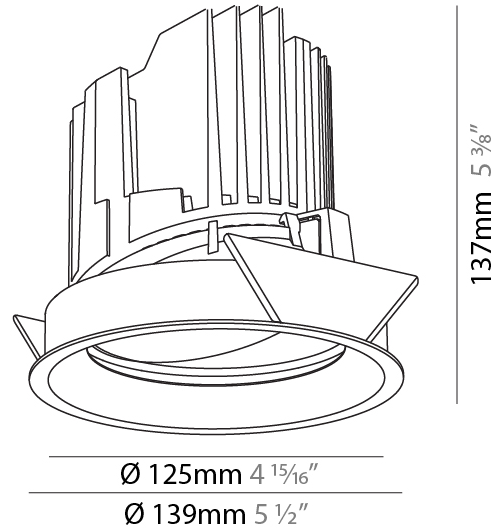

PHYSICAL

Shape: Round
Diameter (mm): 139
Diameter (in): 5 1/2
Height (mm): 137
Height (in): 5 3/8
Ceiling Thickness (mm): 10 / 12.5 / 15
Ceiling Thickness (in): 3/8 or 1/2 or 9/16
Min. Recessing Depth (mm): 150
Min. Recessing Depth (in): 5 7/8
Light Distribution: Adjustable / Downlight
Weight (kg): 0.805
Weight (lbs): 1.77
Fixture Finish: SSR / BKV / CWI / CRY / HAB / UFT / ITA / RUA / FTG / MYG / LOD / PUS / FRO / FUP / KIA / POP / BLS / SPG / MEY / GOH / GUM / CHC / COM / ABZ / JAG / OBR / MOS / ROR
Fixture Material: Aluminum Die Cast
Cut-out Measurements: 130mm / 5 1/8"

ELECTRICAL

Lamp Type: LED (Zhaga Standard)
Input Wattage (W): 13.2 / 16.5
Total Output Wattage (W): 12 / 14
Dimming: Tri-Mode (Non-Dimming and Phase Dimming (120Vac only) and 0-10V Dimming)
Driver Included: No
Driver Location: Recessed Housing
Driver Type: Constant Current - Universal
Driver Class: Class 2
Housing: See components
Input Voltage (V): 120 - 277
Constant Current (MA): 350

LED

Number of LEDs: 1
Color Temperature (°K): 2700 / 3000 / 3500 / 4000
Max. Delivered Lumen (lm): 870 / 970 / 1039 / 1060
Nominal Lumen (lm): 960 / 1070 / 1156 / 1180
CRI: >90 CRI
Efficiency (%): 0.905
Lamp Life (hrs): 50000

OPTICAL

Reflector°: 10
Optic°: Lens Pack - No Lens
Adjustability: Rotational 355°; Tilt 30°

RATINGS AND CERTIFICATIONS

Certified By: CSA Certified to UL and CSA Standards
IP rating: IP20